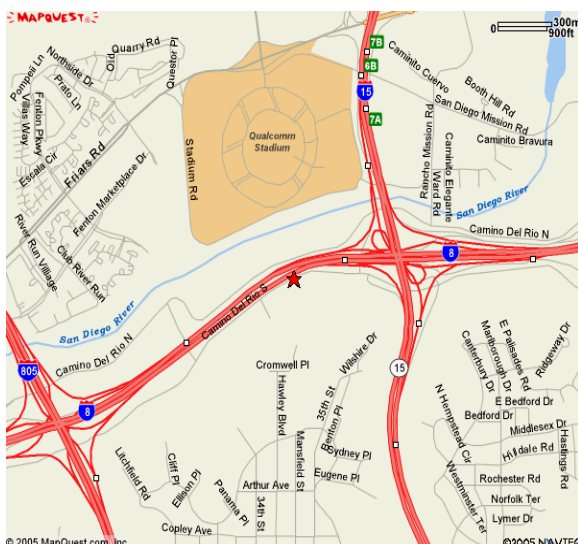

## NEW LOCATION

**Padre Plaza Building**  
3505 Camino del Rio South  
Suite 100  
San Diego, CA 92108

Please bring current edition of the THOMAS BROS. GUIDE for San Diego

- **CASH ONLY – NO PERSONAL CHECKS**
- For more information please call 619-282-5500**

From I-15 Southbound: Exit at I-8/Camino del Rio South. Turn right on Camino del Rio South.

From I-15 Northbound (40<sup>th</sup> Street): Exit Camino del Rio South and turn left onto Camino del Rio South.

From I-8 Eastbound: Exit at Texas Street and turn right at the end of the ramp. Make an immediate left turn (East) onto Camino del Rio South.

From I-8 Westbound: Exit at Fairmount Avenue. Turn left onto Fairmount Ave and pass under I-8. Take the right-hand exit for Camino del Rio South.