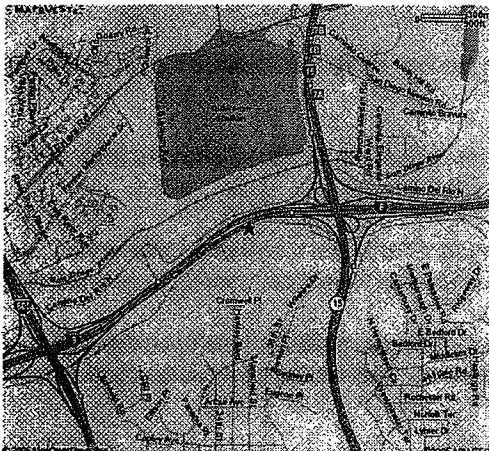

Taxicab, Jitney, Charter, Sightseeing and Low-Speed Vehicle (LSV)

Driver Qualification Testing and Driver Safety Training

LOCATION:

Padre Plaza Building

3505 Camino del Rio South, Suite 100
San Diego, CA 92108

Cash only - no personal checks

Please bring a current edition of *THE THOMAS GUIDE* for San Diego County

From I-15 Southbound: Exit at I-8/Camino del Rio South. Turn right on Camino del Rio South.

From I-15 Northbound (40th Street): Exit Camino del Rio South and turn left onto Camino del Rio South.

From I-8 Eastbound: Exit at Texas Street and turn right at the end of the ramp. Make an immediate left turn (East) onto Camino del Rio South.

From I-8 Westbound: Exit at Fairmount Avenue. Turn left onto Fairmount Ave and pass under I-8. Take the right-hand exit for Camino del Rio South.