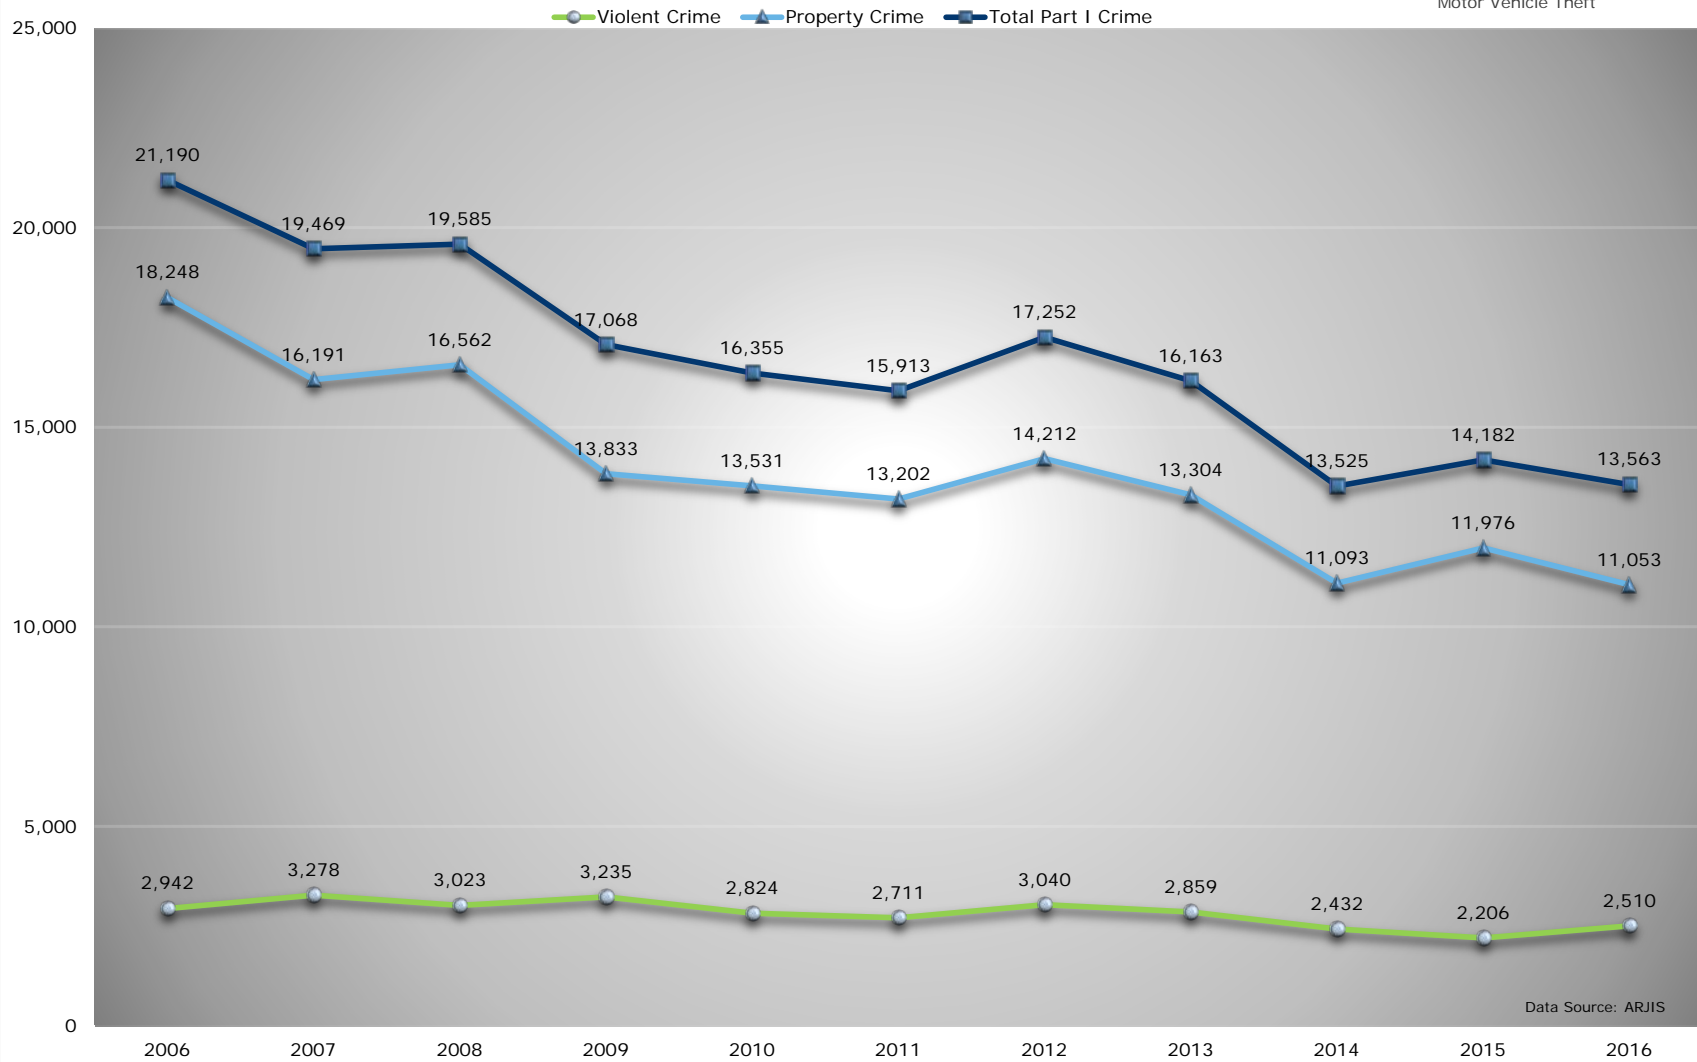

# UCR Part I Crime by Year 2006-2016

San Diego County  
Sheriff's Department

UCR Part I Crimes: Homicide, Rape, Robbery,  
Aggravated Assault, Burglary, Larceny-Theft,  
Motor Vehicle Theft

Includes Detention Facilities, Courts, County Administration Center, Grossmont & Cuyamaca Colleges, and other non-Sheriff areas.